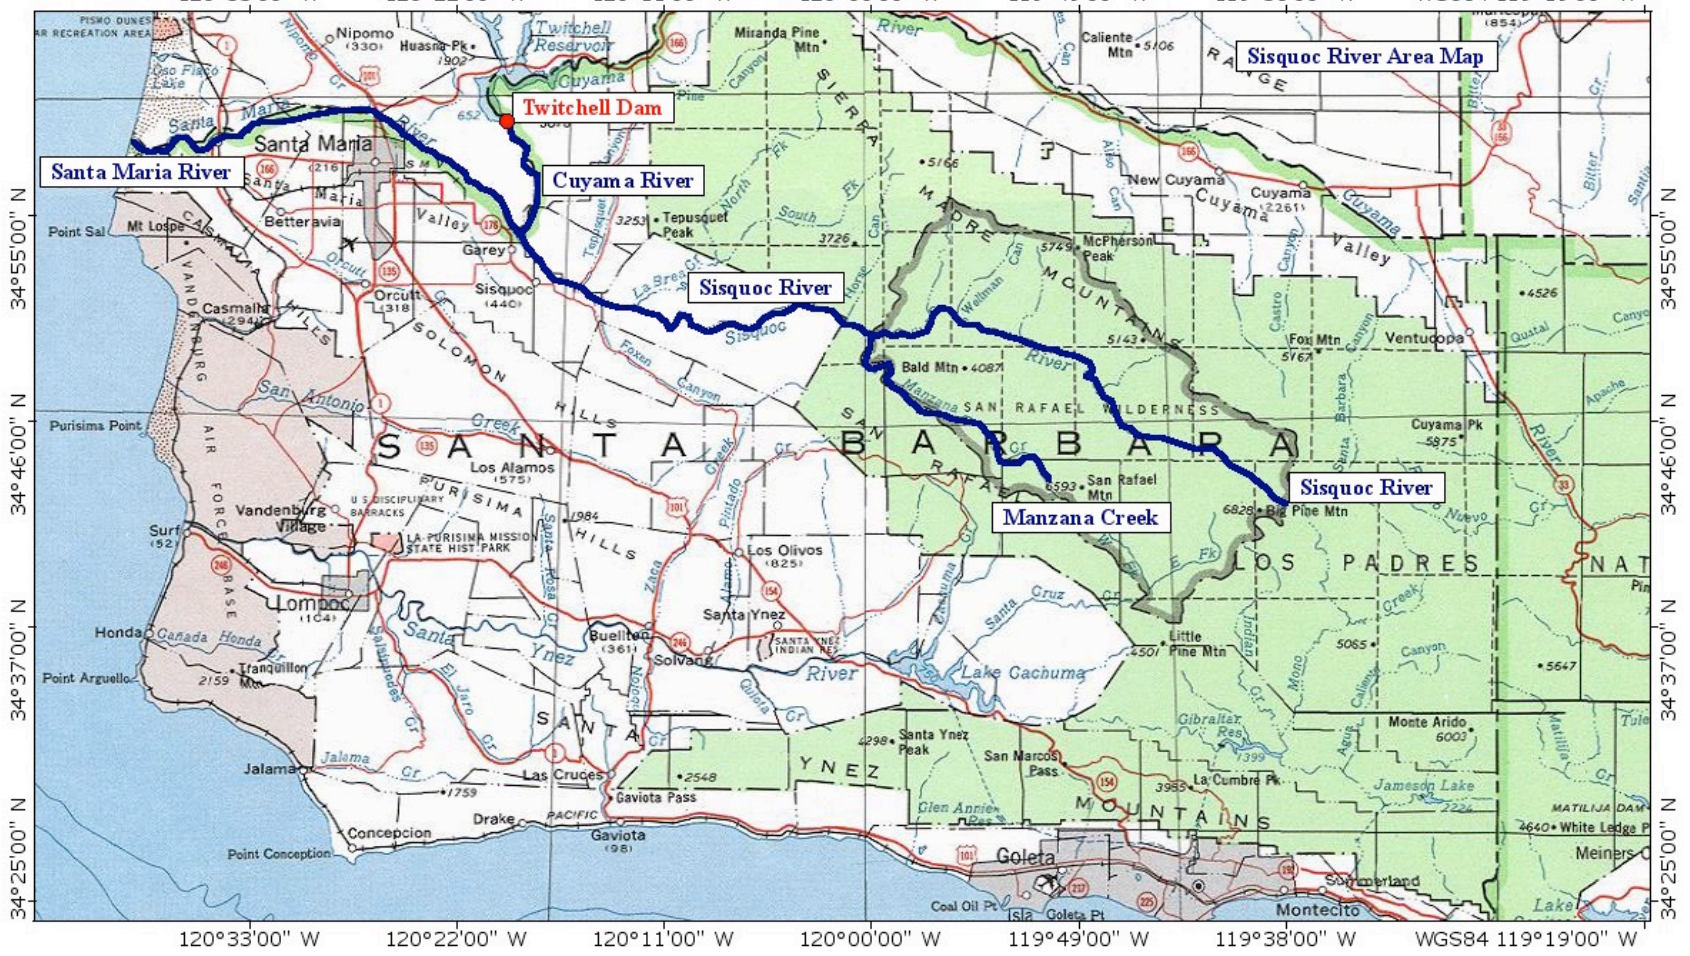

TOPO! map printed on 03/15/06 from "Untitled.tpo"

120°33'00" W 120°22'00" W 120°11'00" W 120°00'00" W 119°49'00" W 119°38'00" W WGS84 119°19'00" W

APPENDIX A

24

TN 14° MN

Map created with TOPO! © 2003 National Geographic (www.nationalgeographic.com/topo)